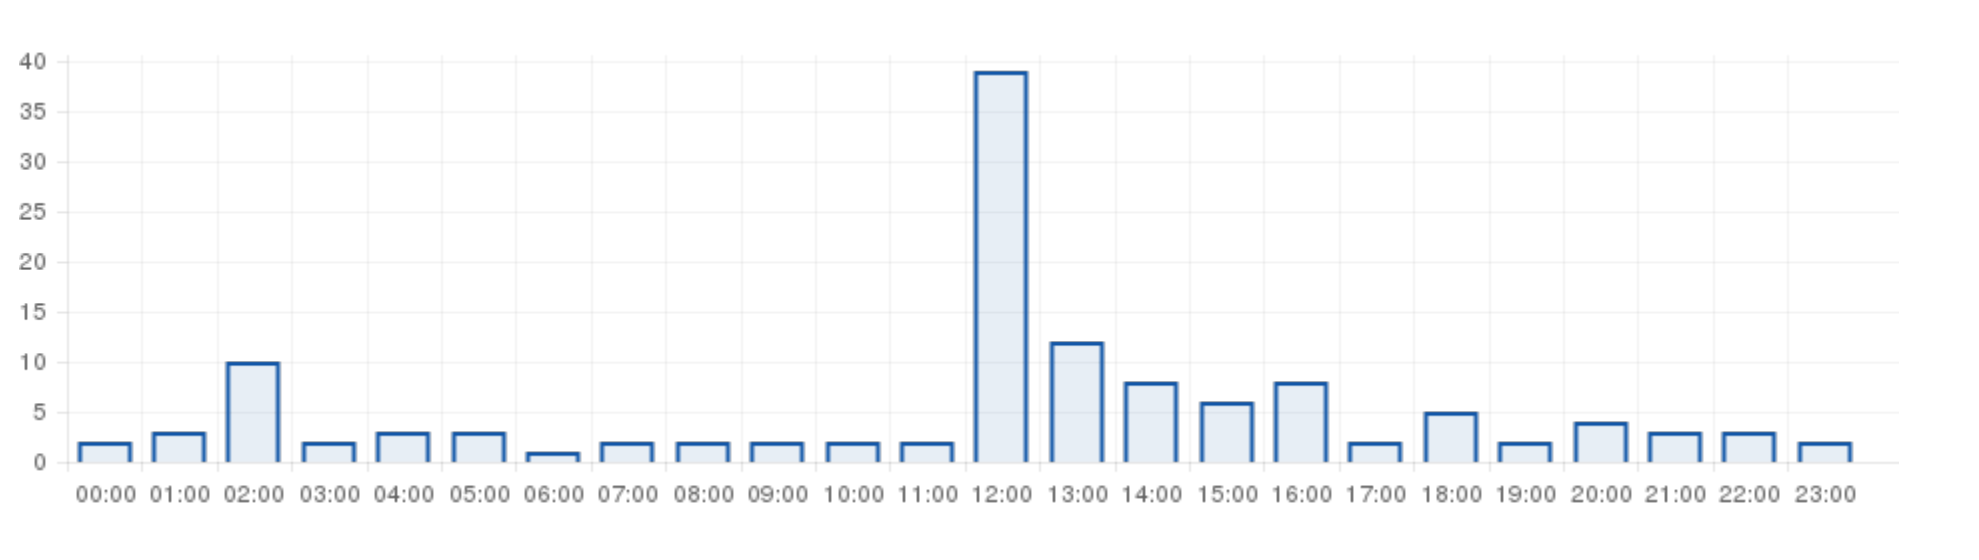

3. Value can differ due to your google history, location and other factors. Updated hourly.

4. Considers tweets containing the title or link within the last 7 days.

### Press Release Views by Time of Day

Time data is shown using the your following timezone: EDT