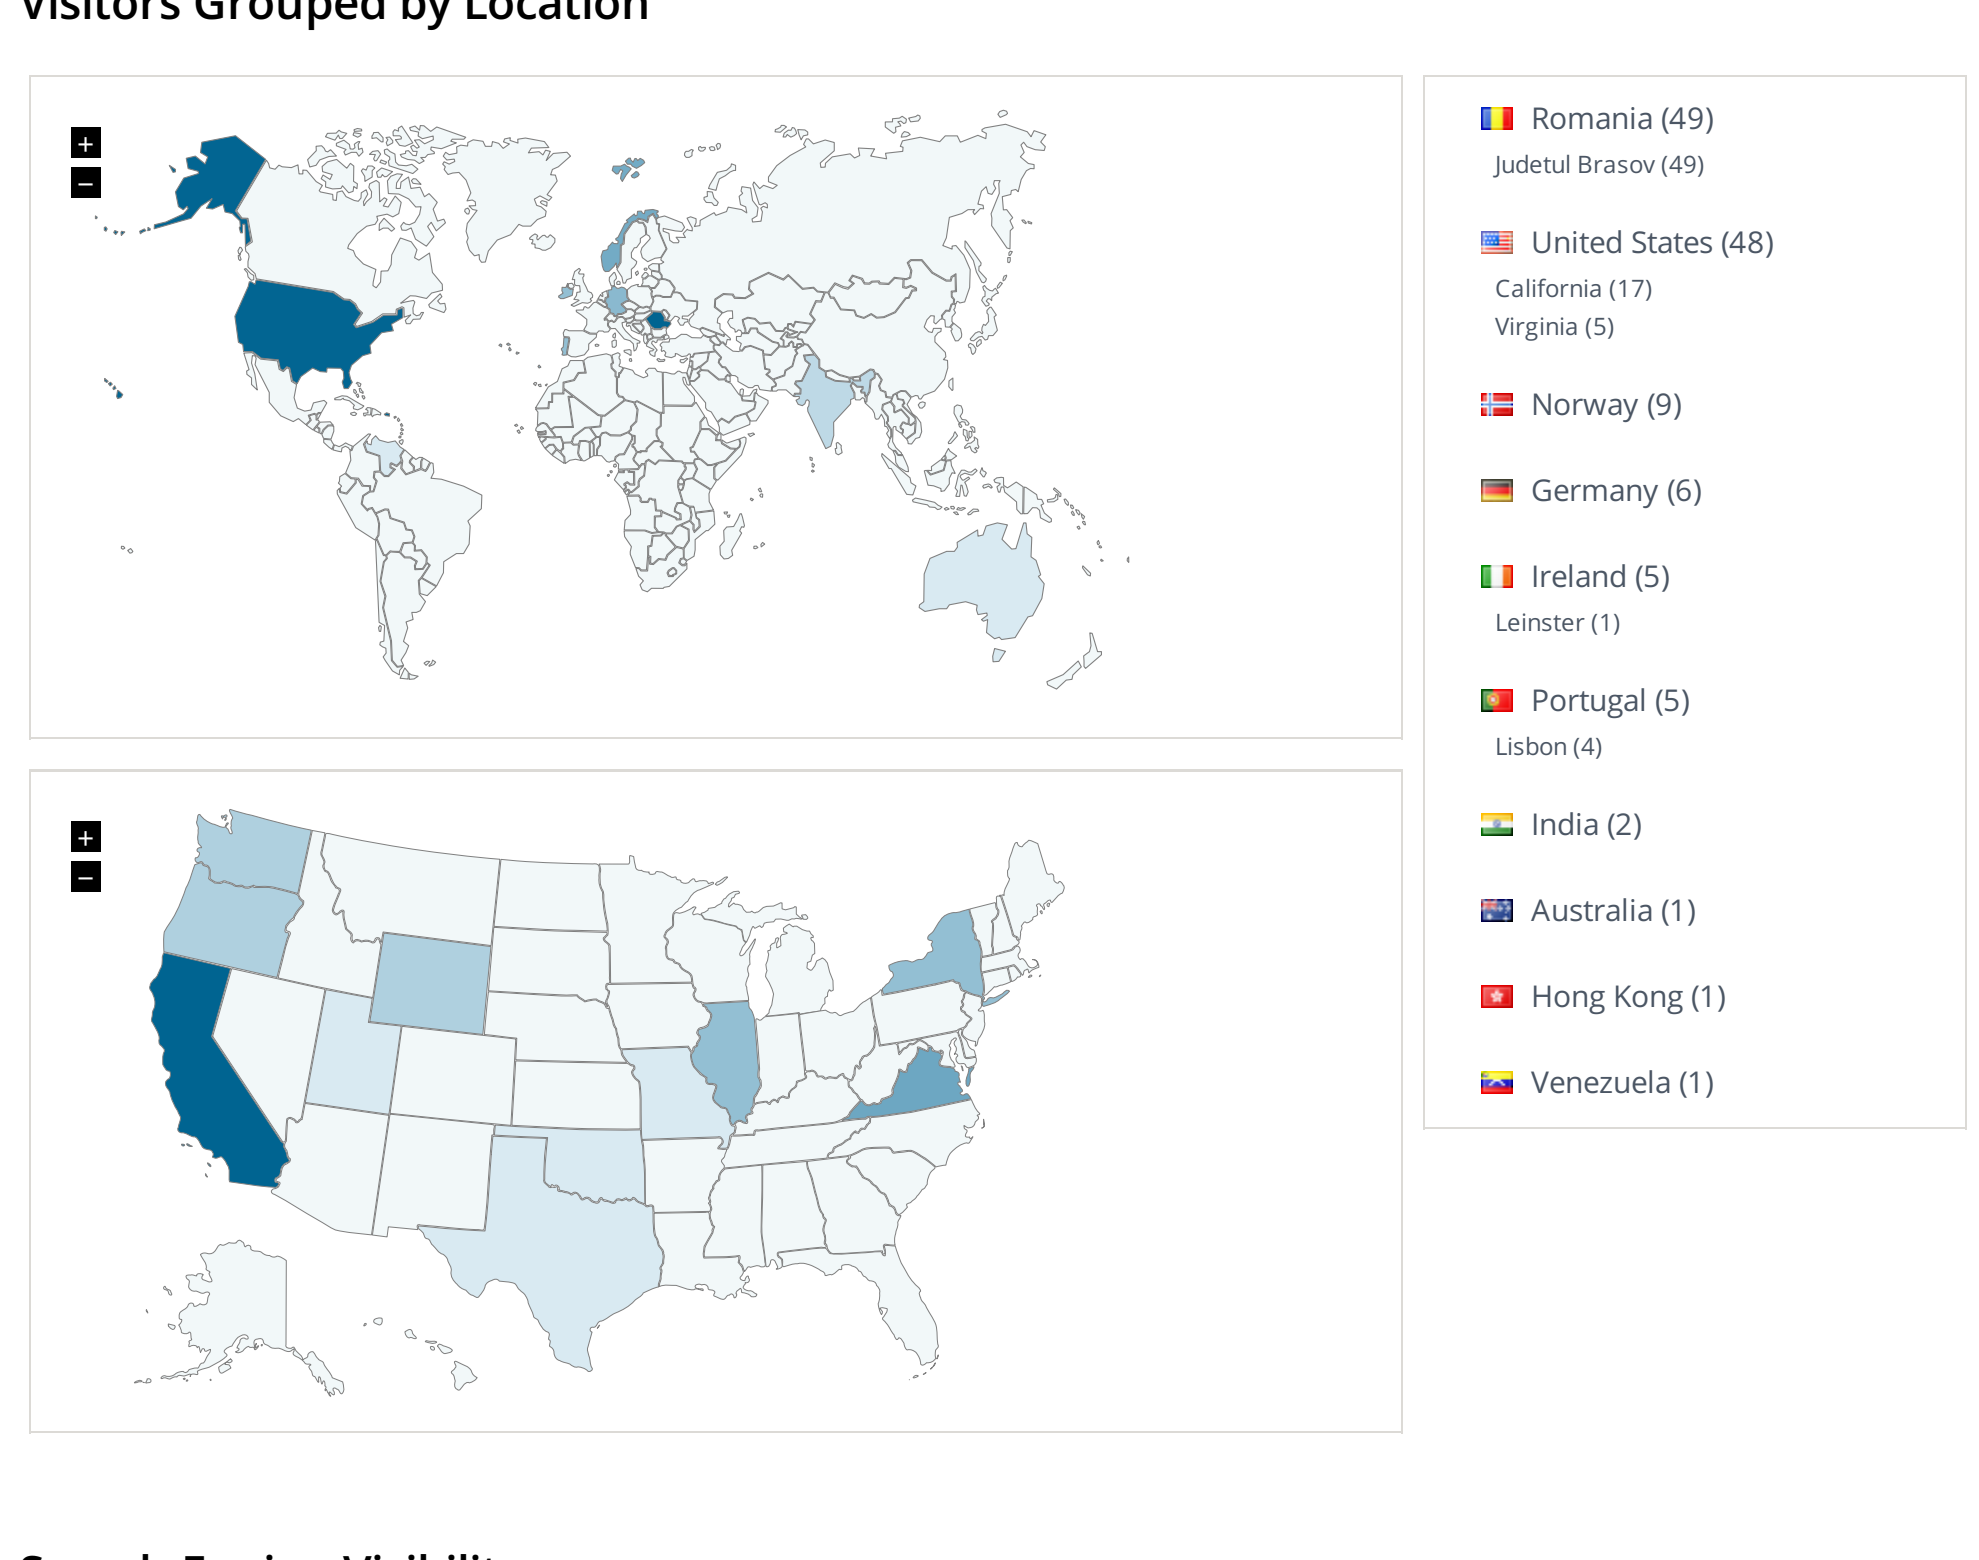

### Press Release Views by Date

### Press Release Views by Time of Day

Time data is shown using the your following timezone: EDT

### Visitors Grouped by Location

### Search Engine Visibility