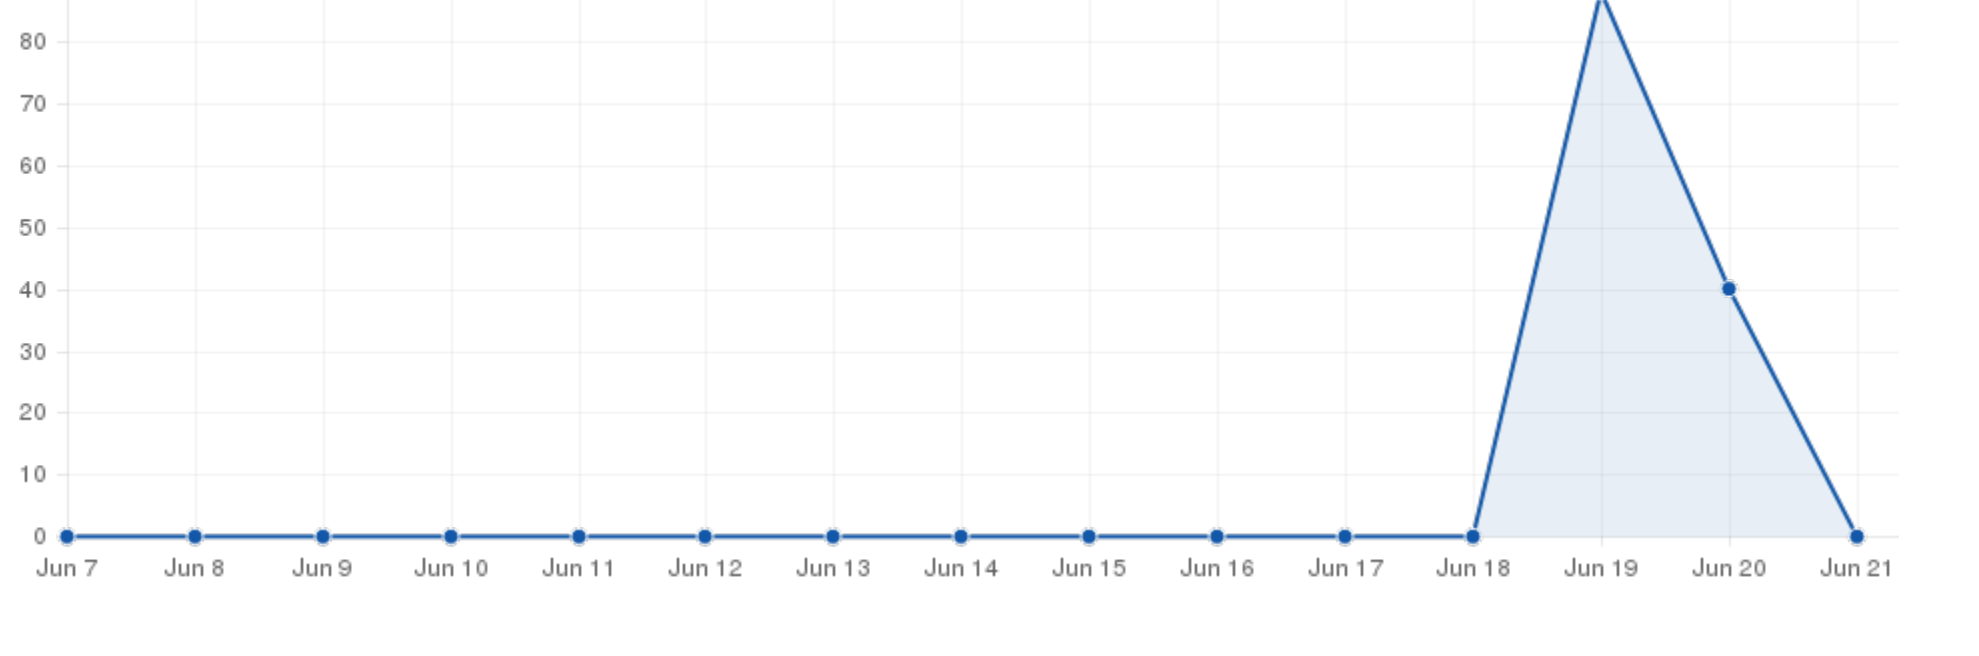

Thank you for purchasing a premium press release submission with Newswire. This report will provide all the vital information regarding your press release submission and distribution as well as giving detailed traffic statistics.

Content	#SocialDisDANCE With DJ Angel
Published	Jun 19, 2020 12:00 EDT

128¹	1851+²	98	351³	2⁴	5
Views	Impressions	Published	Google	Twitter	Facebook

1. The charts below only include views recorded with our tracking pixel that is included on your Newswire campaigns.

2. The number of times the content is viewed, or has the potential to be viewed, that we can track.

3. Value can differ due to your google history, location and other factors. Updated hourly.

4. Considers tweets containing the title or link within the last 7 days.

Press Release Views by Date

Press Release Views by Time of Day

Time data is shown using the your following timezone: EDT